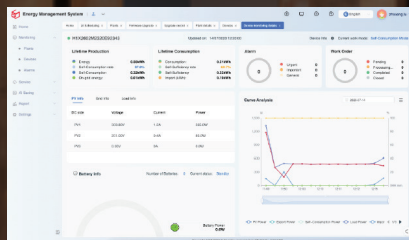

## Energy Management System Application for Installers

- Monitor Multiple Sites
- Remote Updates
- Alarm Management
- Battery Health Analysis
- Site and User Transfers
- Manage After-Sales Service
- Warranty Verifications